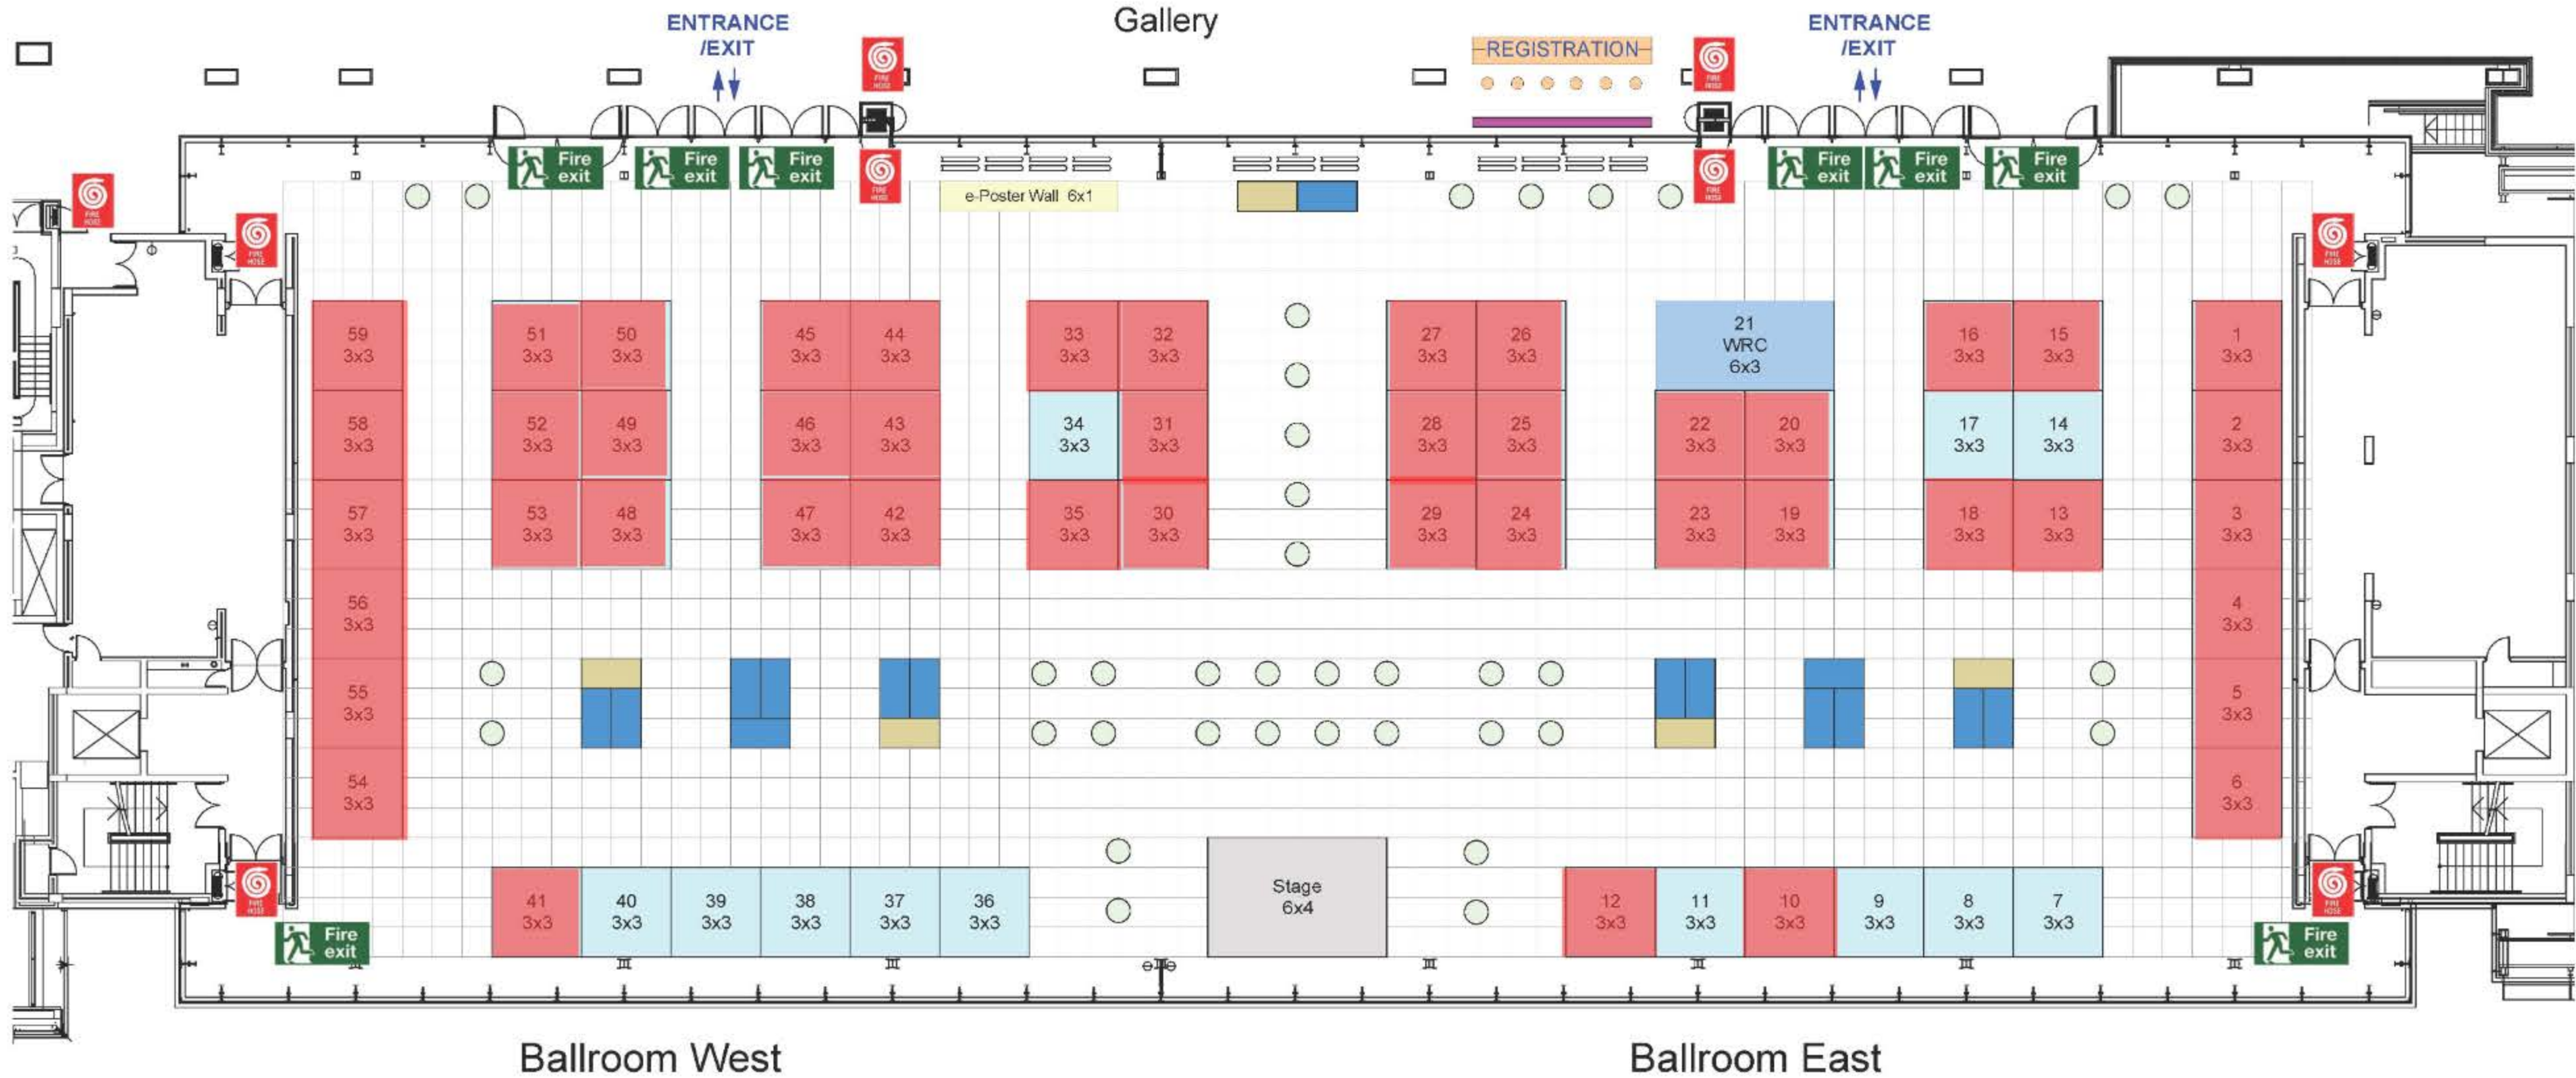

PAX 500

LEGEND

- FABRIC SHELL STANDS = x58
- ELECTRONIC POSTER WALL
- SPACE ONLY STAND
- CATERING STATIONS
- COFFEE STATIONS
- REGISTRATION

Ballroom West

Ballroom East

FLOOR PLAN

Reviewed by George Skazikis
08:06, 30 Oct 2024

THIS IS A FLOOR PLAN REVIEW ONLY
Stage/Structure schematics required

IWA 2025
Venue: CTICC 1: Ballroom West & East
Show Dates: 16-20 March 2025

AE brandon@scandisplay.co.za
DESIGN winette@scandisplay.co.za

© 2024 Scan Display Solutions (Pty) Limited. All rights reserved. This document, including all designs, concepts, and proposals contained herein, is the intellectual property of Scan Display Solutions (Pty) Limited. Unauthorized reproduction, reverse engineering, distribution, or use of this material, in whole or in part, is strictly prohibited without the prior written consent of Scan Display Solutions (Pty) Limited. Colours and graphics are depicted as close as possible but may differ from the actual product. Unless otherwise specified, all dimension are in mm (Millimeters)

DWG NO: 4/rev11
2024-10-25